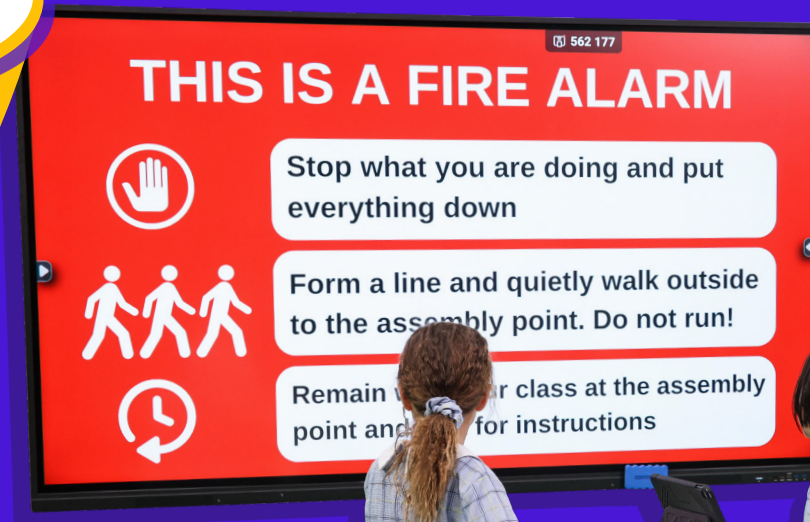

WIRELESSLY CONNECT with CommBox Connect

CommBox Connect allows you to screenshare content on your personal device natively using Miracast with touchback, Airplay and Chromecast.

For additional functionality, you can download the CommBox Connect app and ...

- Share your screen securely with a pin code
- Send files directly to the screen
- Broadcast the screen back to your personal device or to student devices

While sharing your screen, enjoy the ultimate flexibility to...

- Cast your laptop in full screen
- Open a floating window allowing students to see shared content as well as content already on the screen.
- Overlay CommBox Tools over any content being shared.
- Connect up to 10 student devices and control which device is shown.

CommBox Connect will even pass your connected USB camera back to your laptop allowing BYOD Video Conferencing.

INSTANTLY ACCESS BUILT IN HELP with our in-house support team

- Each screen comes with online and offline help content. You can learn how to connect to the Internet, use the whiteboard or CommBox Connect.
- Access live chat to speak to the CommBox team or log a support ticket.
- Instand help via Live Chat, and same day response before 3pm AEST.

THE ALL NEW
COMMBOX CONNECT
... it just works!

SIMPLE SIGNAGE AND MESSAGING with CommBox Manage

Turn the CommBox Classic S4 into a schoolwide communication tool. Our screens allow simple signage and messaging from the cloud with CommBox Manage.

You can use it to broadcast messages, alerts and important information to students, staff and visitors.

- Daily news and activities
- Emergency announcements and fire drills

For more advanced signage features download CommBox Signage.

Control and manage your CommBox Classic Screens from anywhere...

- Manage app updates
- Remotely control devices for support
- Broadcast school alerts and notices in seconds
- Analyse software and hardware usage
- Schedule actions at predefined times
- Lock, track and wipe lost devices
- Bundled with the Interactive Classic S4