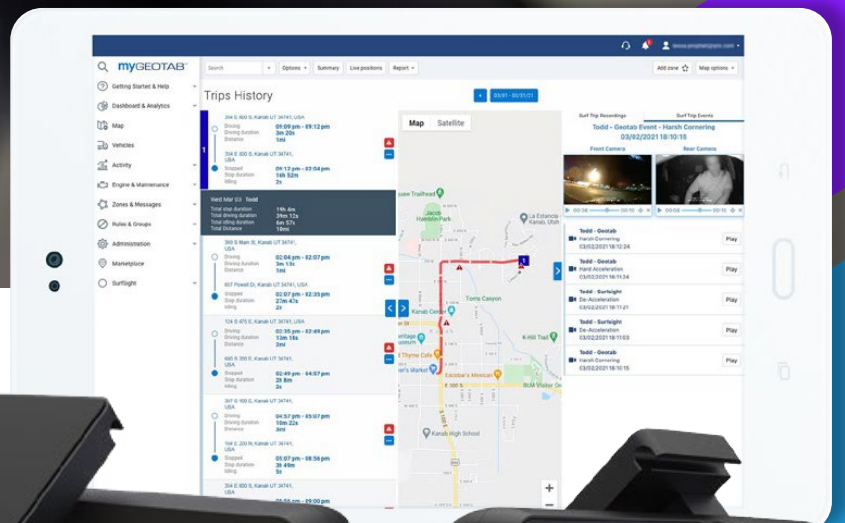

THE TIME IS NOW.

Contact us to elevate your fleet performance with this powerhouse video telematics solution.

ORDER NOW VIA THE GEOTAB MARKETPLACE

A curated selection of solutions hand-picked for you to obtain the best fleet performance.

Consistently ranked as the number one worldwide commercial telematics provider by ABI Research, Geotab's innovation and implementation is unmatched by the rest. Order Now is part of the Geotab Marketplace's commitment to deliver the best solutions at competitive prices and offer the most seamless purchasing experience available in the telematics space to date. Purchase this video telematics solution via the Order Now program today.

1300 417 423

LEADINGEDGEINNOVATIONS.COM.AU