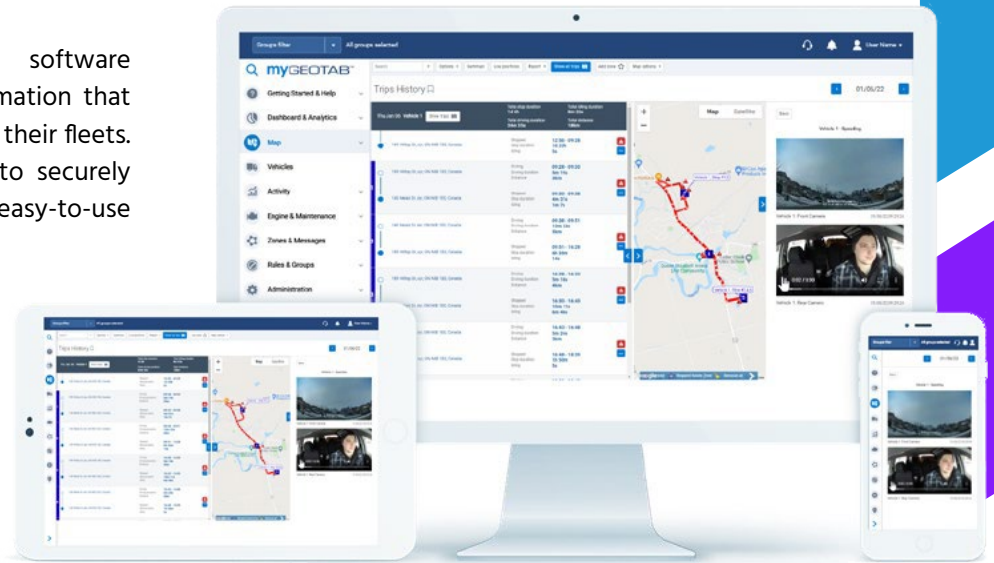

Powered by industry-leading machine vision and artificial intelligence, Surfsight AI-12 camera technology automatically helps detect and alert distracted driver behavior and harsh driving incidents in real-time, addressing the leading causes of preventable accidents.**

Capture video for any event triggered by Geotab's rules engine and download to use for purposes like coaching, exoneration and more.

INCREASE SAFETY

Watch a live video feed at any point in the trip directly from MyGeotab. Obtain full fleet visibility while supporting driver safety and compliance goals.

IMPROVE EFFICIENCY

Help preserve your bottom line and reduce claims with 360° video proof.

FLEET MANAGEMENT SOFTWARE THAT EMPOWERS BUSINESS DECISIONS

The MyGeotab fleet management software transforms fleet data into useful information that businesses can act on to better manage their fleets. Leverage the Geotab Camera Add-In to securely manage all Surfsight cameras from one easy-to-use platform.

UNPARALLELED DATA INSIGHTS

Get the full picture while supporting and improving your fleet by combining Surfsight cameras, powered by Lytx®, with Geotab’s GO device and telematics data insights. The Surfsight dashcam helps alert drivers in real-time with a level of accuracy unmatched by others — meaning drivers listen and self-improve. Not only that, but both industry leaders continually harness and analyze high-quality data to offer you rich, accurate insights. With this level of reliability, you can lead the way to real improvements in fleet efficiency and safety.